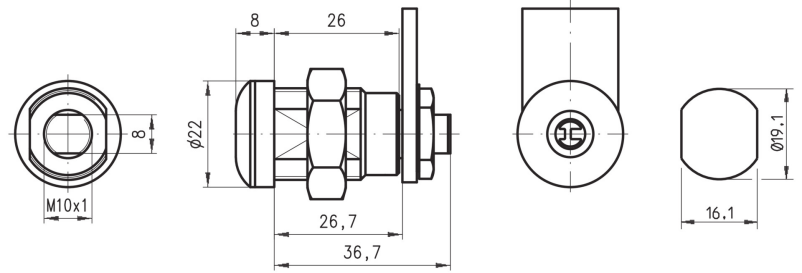

DOM 2259012

SECURITY TYPE

Disc System

AVAILABLE LOCKS FIXINGS

Lock Fixing ID	Lock Fixing
L2	Nuts

AVAILABLE KEY SERIES

Key Series	Combinations	MK Possible
123	5000	Yes
SB	100000	No

AVAILABLE ROTATIONS

Direction ID	Degrees	Direction	Key Extraction
D02	90	Right Opening - Left Closing	1
D03	90	Left Opening - Right Closing	1

TECHNICAL FEATURES

Standard Finish	Bright Nickel
Number of Keys	2
Standard Cam Family	225
Body Length	26.70

APPLICATIONS OF USE

Gambling Machines, Cash Machines, Ticket Machines, Transport, Energy

DOM 2259012

ORDER INFORMATION

Type	Direction ID	Lock Fixing	Panel Thickness	Cam Fixing	Cam Family	Key Series	Product Code	DOM Germany Cross Reference
225-901-2	D02	Nuts	14.5	Nuts	225	SB	225-901-2-D02-L2-C2-SB	225DIA247097
225-901-2	D02	Nuts	14.5	Nuts	225	123	225-901-2-D02-L2-C2-123	225DIA500086
225-901-3	D03	Nuts	14.5	Nuts	225	SB	225-901-3-D03-L2-C2-SB	225DIA247599
225-901-3	D03	Nuts	14.5	Nuts	225	123	225-901-3-D03-L2-C2-123	225DIA500088