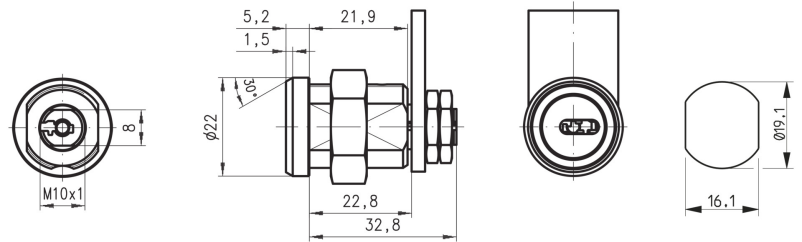

DOM 31913H9

SECURITY TYPE

Reversible Pin System

AVAILABLE LOCKS FIXINGS

Lock Fixing ID	Lock Fixing
L2	Nuts

AVAILABLE KEY SERIES

Key Series	Combinations	MK Possible
DH	100000	Yes

AVAILABLE ROTATIONS

Direction ID	Degrees	Direction	Key Extraction
D02	90	Right Opening - Left Closing	1

TECHNICAL FEATURES

Standard Finish	Bright Nickel
Number of Keys	2
Standard Cam Family	225
Body Length	22.80

APPLICATIONS OF USE

Gambling Machines, Cash Machines, Ticket Machines, Transport, Energy

DOM 31913H9

ORDER INFORMATION

Type	Direction ID	Lock Fixing	Panel Thickness	Cam Fixing	Cam Family	Key Series	Product Code	DOM Germany Cross Reference
319-013HT-9	D02	Nuts	18.0	Nuts	225	DH	319-013HT-9-D02-L2-C2-DH	319HT500987