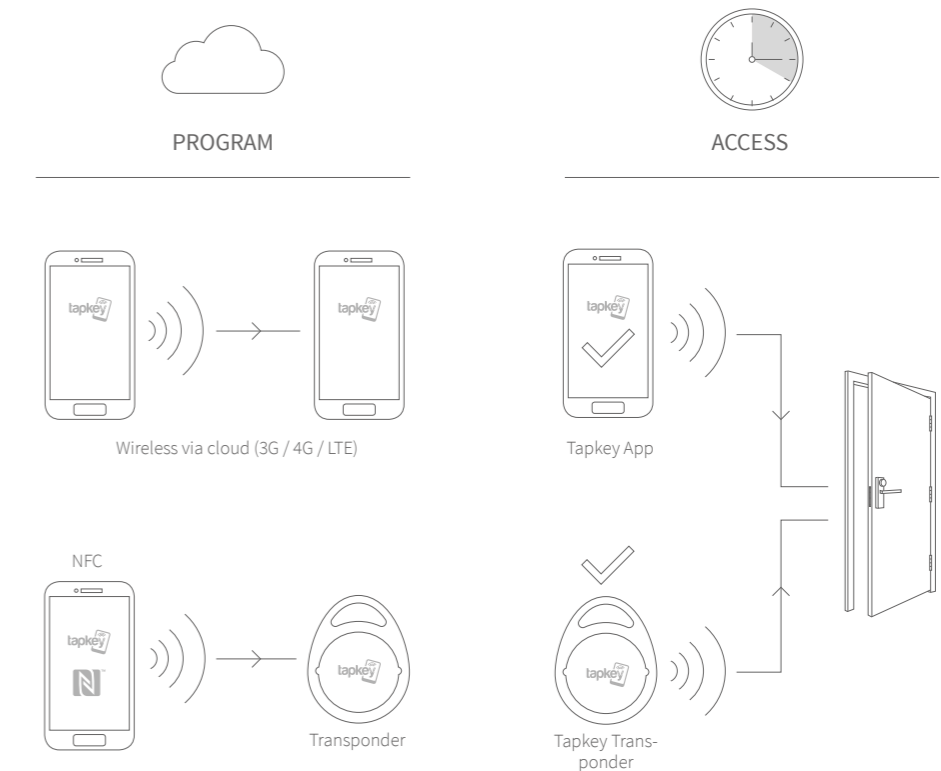

Complete system

- Manage access authorisations via app
- Three smartphone licences per user free of charge: you can mix the licences in your total system - e.g. two user licences at device one and four user licences at device two.
- Open without Internet access
- Additional usage of DOM Tapkey hardware tag
- Use your existing Google ID (no extra registration needed) or Tapkey ID
- Program your tag with your smartphone.
- DOM Tapkey locking devices are stand-alone; no other devices to install near or in the door
- Easy creation of a new Google ID account
- High secure communication by using end-to-end encryption
- Open system: use the app, your smartphone and tag on different locking devices of different manufacturers
- Open platform: use the same smartphone, tag and app to open your home, work place, delivery mailbox, car (car sharing), hotel room, parking space and activate your alarm system