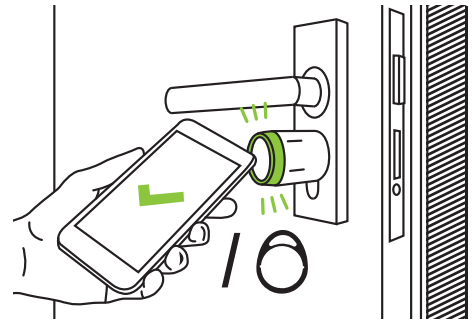

28

2.5

555

30

2.6

656

31

3.