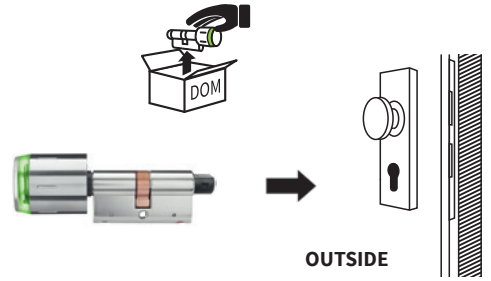

! ELS®:

/.

/.

tapkey :

This block provides information about the tapkey system's connectivity and where to find more details:

- NFC** and **Bluetooth** logos are shown, separated by a slash.
- The text **yes/no?** is displayed below the logos.
- A large **QR code** is positioned to the right of the logos.
- The URL www.dom-security.com/tapkey is located at the bottom of the block.

1.

13

2.

16

2.1

2.1.1

17

2.1.2

18

2.1.3

19

2.1.4

21

2.2

25

2.3