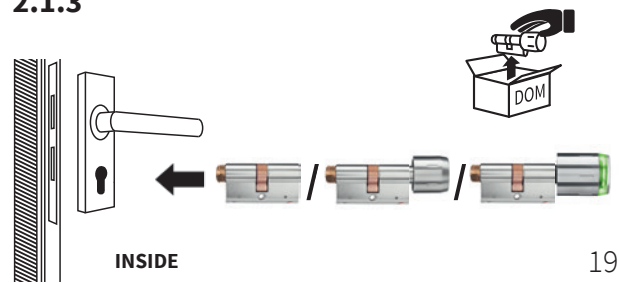

! ELS®:

/.

/.

tapkey :

This block provides information about the tapkey system's connectivity and where to find more details:

- NFC** and **Bluetooth** logos are shown, separated by a slash.
- The text **yes/no?** is displayed below the logos.
- A large **QR code** is positioned to the right of the logos.
- The URL www.dom-security.com/tapkey is located at the bottom of the block.

1.

13

2.

16

2.1

2.1.1

17

2.1.2

18

2.1.3

19

2.1.4

21

2.2

25

2.3