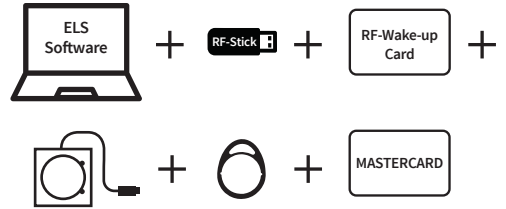

! ELS®:

/.

/.

tapkey :

This block provides information about the tapkey system's connectivity and where to find more details:

- NFC** and **Bluetooth** logos are shown, separated by a slash.
- The text **yes/no?** is displayed below the logos.
- A large **QR code** is positioned to the right of the logos.
- The URL www.dom-security.com/tapkey is located at the bottom of the block.