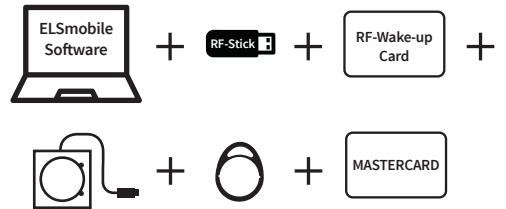

! ELS®:

/.

/.

tapkey :

This block provides information about the tapkey system's connectivity and where to find more details:

- NFC** and **Bluetooth** logos are shown, separated by a slash.
- The text **yes/no?** is displayed below the logos.
- A large **QR code** is positioned to the right of the logos.
- The URL www.dom-security.com/tapkey is located at the bottom of the block.