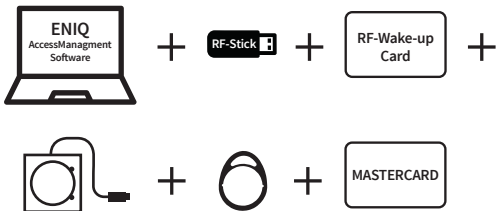

! ELS®:

/.

/.

tapkey :

This block provides information about the tapkey system's connectivity and where to find more details:

- NFC** and **Bluetooth** logos are shown, separated by a slash.
- The text **yes/no?** is displayed below the logos.
- A large **QR code** is positioned to the right of the logos.
- The URL www.dom-security.com/tapkey is located at the bottom of the block.