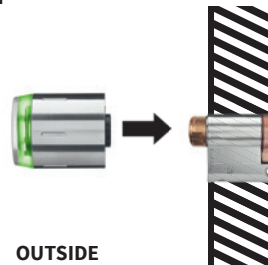

1.

13

2.

16

2.1

2.1.1

17

2.1.2

18

2.1.3

19

2.1.4

21