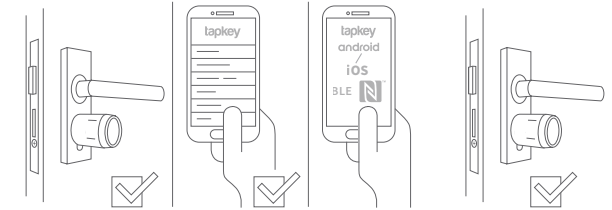

Installing is easy as 1-2-3: