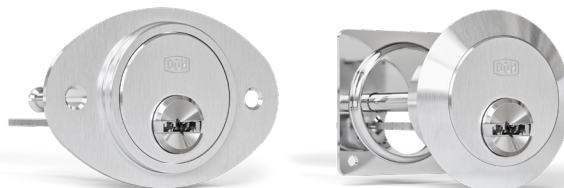

Locked on

Reversible, dual roles
– top-notch security

A reversible design and floating mounted dual roles make the DOM ix TwinTec® nearly impossible to replicate or pick, while modular cylinders provide extreme drilling and pull protection. Optional plastic key heads provide ergonomic – and comfortable – handling, with a flat key head offering compatibility with protective rosettes. Speaking of compatibility – the DOM ix TwinTec is ready to be paired with electronic locking systems with ClipTag. When it comes to security, you and your business deserve the best.

Benefits

- Floating mounted dual roles
- Compatible with electronic locking systems via ClipTag
- Plastic key head for ergonomic handling
- Extended key neck length for better fit with security fittings
- Flat key head – compatible with protective rosettes
- Modular cylinders for the highest level of drilling and pull protection
- Rated DIN EN 1303 – the highest Attack Resistance rating
- Property rights – patent term 2036

2222 SWISS ROUND CYLINDER

Swiss round cylinder offers key access from both sides.

Range of application: Front doors, cellar doors, apartment doors, etc. specially for the Swiss market.

- If required also lockable if the key is inserted from one side (333T).
- Can be incorporated into all DOM Masterkey systems.
- Optional: seawater-resistant version.

DOUBLE CYLINDER WITH KNOB

A double cylinder with knob offers key access from one side and a knob option on the other side of the door.

- Can be incorporated into all DOM Masterkey systems.
- Doors with different security classes can be combined and opened with a single key