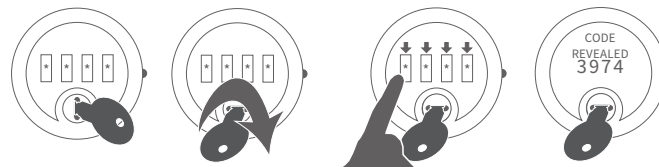

Combination Locks

C4S

RONIS

Noire
17
Black

The C4S is the ideal solution for schools and colleges. Its easy installation ensures large numbers can be fitted on site quickly and efficiently. Its solid design makes it durable and long lasting, while the combination lock eliminates the need for keys making it cost effective too. Forgotten codes can be retrieved quickly thanks to our patented detector plate.

Whether staff want to keep valuables safe or you simply want to provide more storage, the C4S combination lock is the perfect product. With up to 10,000 possible combinations and its sleek, simple design, the C4S can accommodate any size business whatever your needs.

We **dom**ore
for security

Combination Locks

C4S

TYPE	DIRECTION		LOCK				CAM		ITEM CODE
	Rotation		Fixing	Panel Thickness	Body length	Finish	Fixing	Type	
C4S	90°	Ro/Lc		10	19,5	●		131629	C4S-DS4-L1-C3-BL
C4S	90°	Ro/Lc		10	19,5	○		131629	C4S-DS4-L1-C3-WH

Dimension in mm unless otherwise stated

- Lock with cam as per drawing
- Dry area application
- Available with up to 10,000 combinations
- Patented product

Operating instructions

Lost code retrieval

Configuration