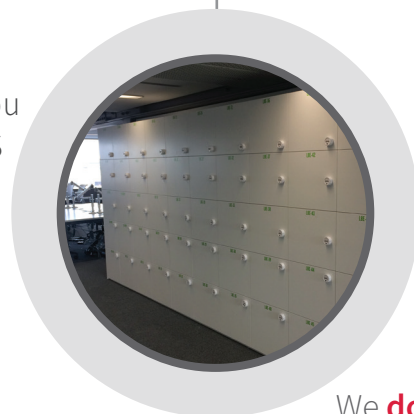

Combination Locks

C4S

RONIS

Noire
17
Black

The C4S is the ideal solution for schools and colleges. Its easy installation ensures large numbers can be fitted on site quickly and efficiently. Its solid design makes it durable and long lasting, while the combination lock eliminates the need for keys making it cost effective too. Forgotten codes can be retrieved quickly thanks to our patented detector plate.

Whether staff want to keep valuables safe or you simply want to provide more storage, the C4S combination lock is the perfect product. With up to 10,000 possible combinations and its sleek, simple design, the C4S can accommodate any size business whatever your needs.

We **dom**ore
for security

Combination Locks

C4S

TYPE	DIRECTION		LOCK				CAM		ITEM CODE
	Rotation		Fixing	Panel Thickness	Body length	Finish	Fixing	Type	
C4S	90°	Ro/Lc		10	19,5	●		131629	C4S-DS4-L1-C3-BL
C4S	90°	Ro/Lc		10	19,5	○		131629	C4S-DS4-L1-C3-WH