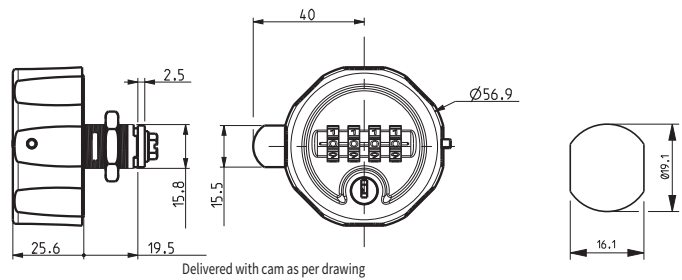

Combination Locks

C4S

RONIS

Noire
17
Black

The C4S is the ideal solution for schools and colleges. Its easy installation ensures large numbers can be fitted on site quickly and efficiently. Its solid design makes it durable and long lasting, while the combination lock eliminates the need for keys making it cost effective too. Forgotten codes can be retrieved quickly thanks to our patented detector plate.

We **dom**ore
for security

Combination Locks

C4S

TYPE	DIRECTION		LOCK				CAM		ITEM CODE
	Rotation		Fixing	Panel Thickness	Body length	Finish	Fixing	Type	
C4S	90°	Ro/Lc		10	19,5	●		131629	C4S-DS4-L1-C3-BL
C4S	90°	Ro/Lc		10	19,5	○		131629	C4S-DS4-L1-C3-WH

Dimension in mm unless otherwise stated

- Lock with cam as per drawing
- Dry area application
- Available with up to 10,000 combinations
- Patented product

Operating instructions

Lost code retrieval

Configuration