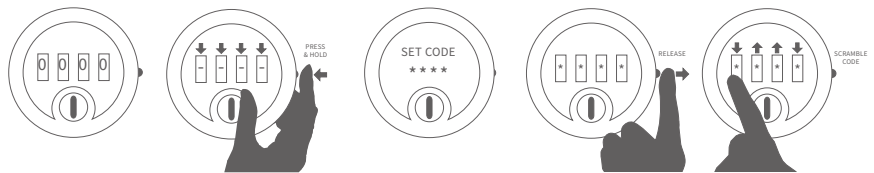

Combination Locks

C4S

RONIS

Noire
17
Black

The C4S is the ideal solution for schools and colleges. Its easy installation ensures large numbers can be fitted on site quickly and efficiently. Its solid design makes it durable and long lasting, while the combination lock eliminates the need for keys making it cost effective too. Forgotten codes can be retrieved quickly thanks to our patented detector plate.

We **dom**ore
for security

Combination Locks

C4S

TYPE	DIRECTION		LOCK				CAM		ITEM CODE
	Rotation		Fixing	Panel Thickness	Body length	Finish	Fixing	Type	
C4S	90°	Ro/Lc		10	19,5	●		131629	C4S-DS4-L1-C3-BL
C4S	90°	Ro/Lc		10	19,5	○		131629	C4S-DS4-L1-C3-WH

Dimension in mm unless otherwise stated

- Lock with cam as per drawing
- Dry area application
- Available with up to 10,000 combinations
- Patented product

Operating instructions

Lost code retrieval

Configuration