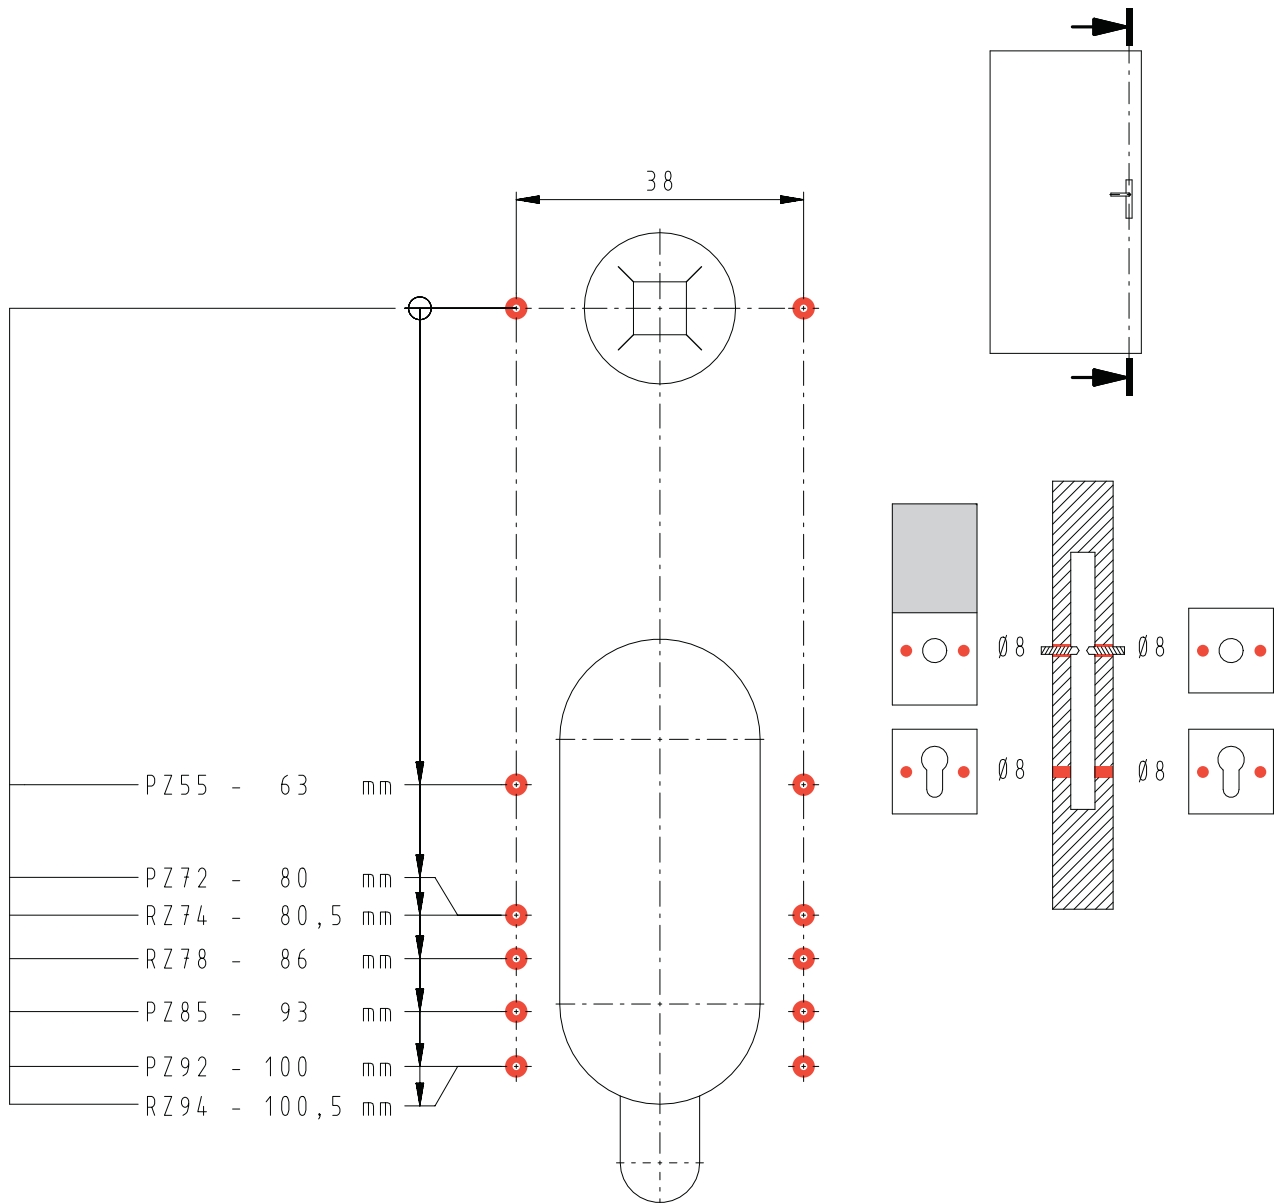

GUARD

COMPACT WIDELINE

519079