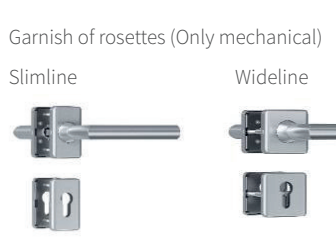

DOM Guard: Order list for all variants

Euro profile

Typ	RFID		Mechanical	
	Slimline	Wideline	Compact Slimline	Compact Wideline
	Slimline	Wideline	Rosettes Slimline	Rosettes Wideline
	Quantity			
	System choice	ENiQ 13,56 MHz		
		ELS 125 kHz		
		DOM Tapkey 13,56 MHz		
	Version	Set (Inner & Outer)		
Only Outer Fitting				
Only Inner Fitting				
2-sided-readability without cylinder rosettes				
Cylinder hole	Without (blind)			
	Euro profile	55 mm		
		70 mm		
		72 mm		
		78 mm		
		85 mm		
		88 mm		
90 mm				
92 mm				
Colour	Black			
	White			
	Grey			
Handle	Mitre	U-Form		
		L-Form		
		Cranked		
	Round	U-Form		
		L-Form		
		Cranked		
Door leaf thickness	36-46 mm			
	46-56 mm			
	56-66 mm			
	66-76 mm			
	76-86 mm			
	86-96 mm			
	96-106 mm			
106-116 mm				
Spindle size	7 mm			
	8 mm			
	8,5 mm			
	9 mm			
	10 mm			