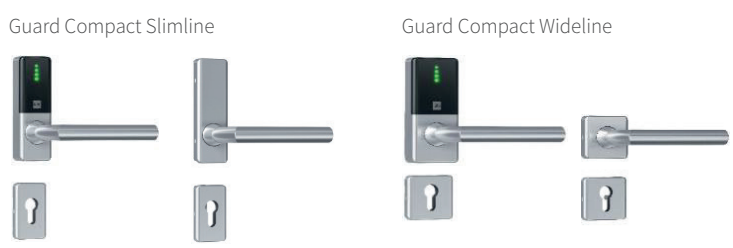

DOM Guard: Order list for all variants

Euro profile

Typ	RFID		Mechanical	
	Slimline	Wideline	Compact Slimline	Compact Wideline
	Slimline	Wideline	Rosettes Slimline	Rosettes Wideline
	Quantity			
	System choice	ENiQ 13,56 MHz		
		ELS 125 kHz		
		DOM Tapkey 13,56 MHz		
	Version	Set (Inner & Outer)		
Only Outer Fitting				
Only Inner Fitting				
2-sided-readability without cylinder rosettes				
Cylinder hole	Without (blind)			
	Euro profile	55 mm		
		70 mm		
		72 mm		
		78 mm		
		85 mm		
		88 mm		
90 mm				
92 mm				
Colour	Black			
	White			
	Grey			
Handle	Mitre	U-Form		
		L-Form		
		Cranked		
	Round	U-Form		
		L-Form		
		Cranked		
Door leaf thickness	36-46 mm			
	46-56 mm			
	56-66 mm			
	66-76 mm			
	76-86 mm			
	86-96 mm			
	96-106 mm			
106-116 mm				
Spindle size	7 mm			
	8 mm			
	8,5 mm			
	9 mm			
	10 mm			