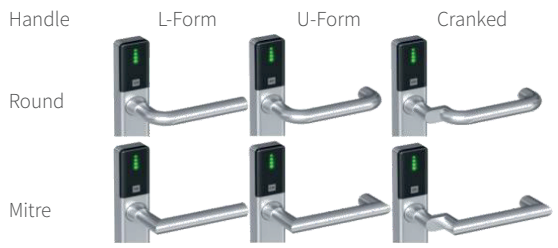

DOM Guard: Order list for all variants

Euro profile

Typ	RFID		Mechanical	
	Slimline	Wideline	Compact Slimline	Compact Wideline
	Slimline	Wideline	Rosettes Slimline	Rosettes Wideline
	Quantity			
	System choice	ENiQ 13,56 MHz		
		ELS 125 kHz		
		DOM Tapkey 13,56 MHz		
	Version	Set (Inner & Outer)		
Only Outer Fitting				
Only Inner Fitting				
2-sided-readability without cylinder rosettes				
Cylinder hole	Without (blind)			
	Euro profile	55 mm		
		70 mm		
		72 mm		
		78 mm		
		85 mm		
		88 mm		
90 mm				
92 mm				
Colour	Black			
	White			
	Grey			
Handle	Mitre	U-Form		
		L-Form		
		Cranked		
	Round	U-Form		
		L-Form		
		Cranked		
Door leaf thickness	36-46 mm			
	46-56 mm			
	56-66 mm			
	66-76 mm			
	76-86 mm			
	86-96 mm			
	96-106 mm			
106-116 mm				
Spindle size	7 mm			
	8 mm			
	8,5 mm			
	9 mm			
	10 mm			