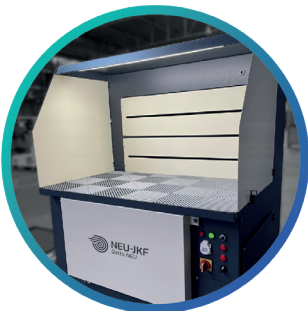

Our main activities

SCAN THIS

Pneumatic Conveying Systems

- Hopper loader
- Blow tank
- Dense or dilute phase of powder
- Fragile or abrasive products

Centralised High Vacuum

- Allow rapid and local smoke/gas evacuation
- Cleaning of workplaces and workshops.
- Effortless operation with positioning in multiple directions
- Approved in accordance with the ATEX standard